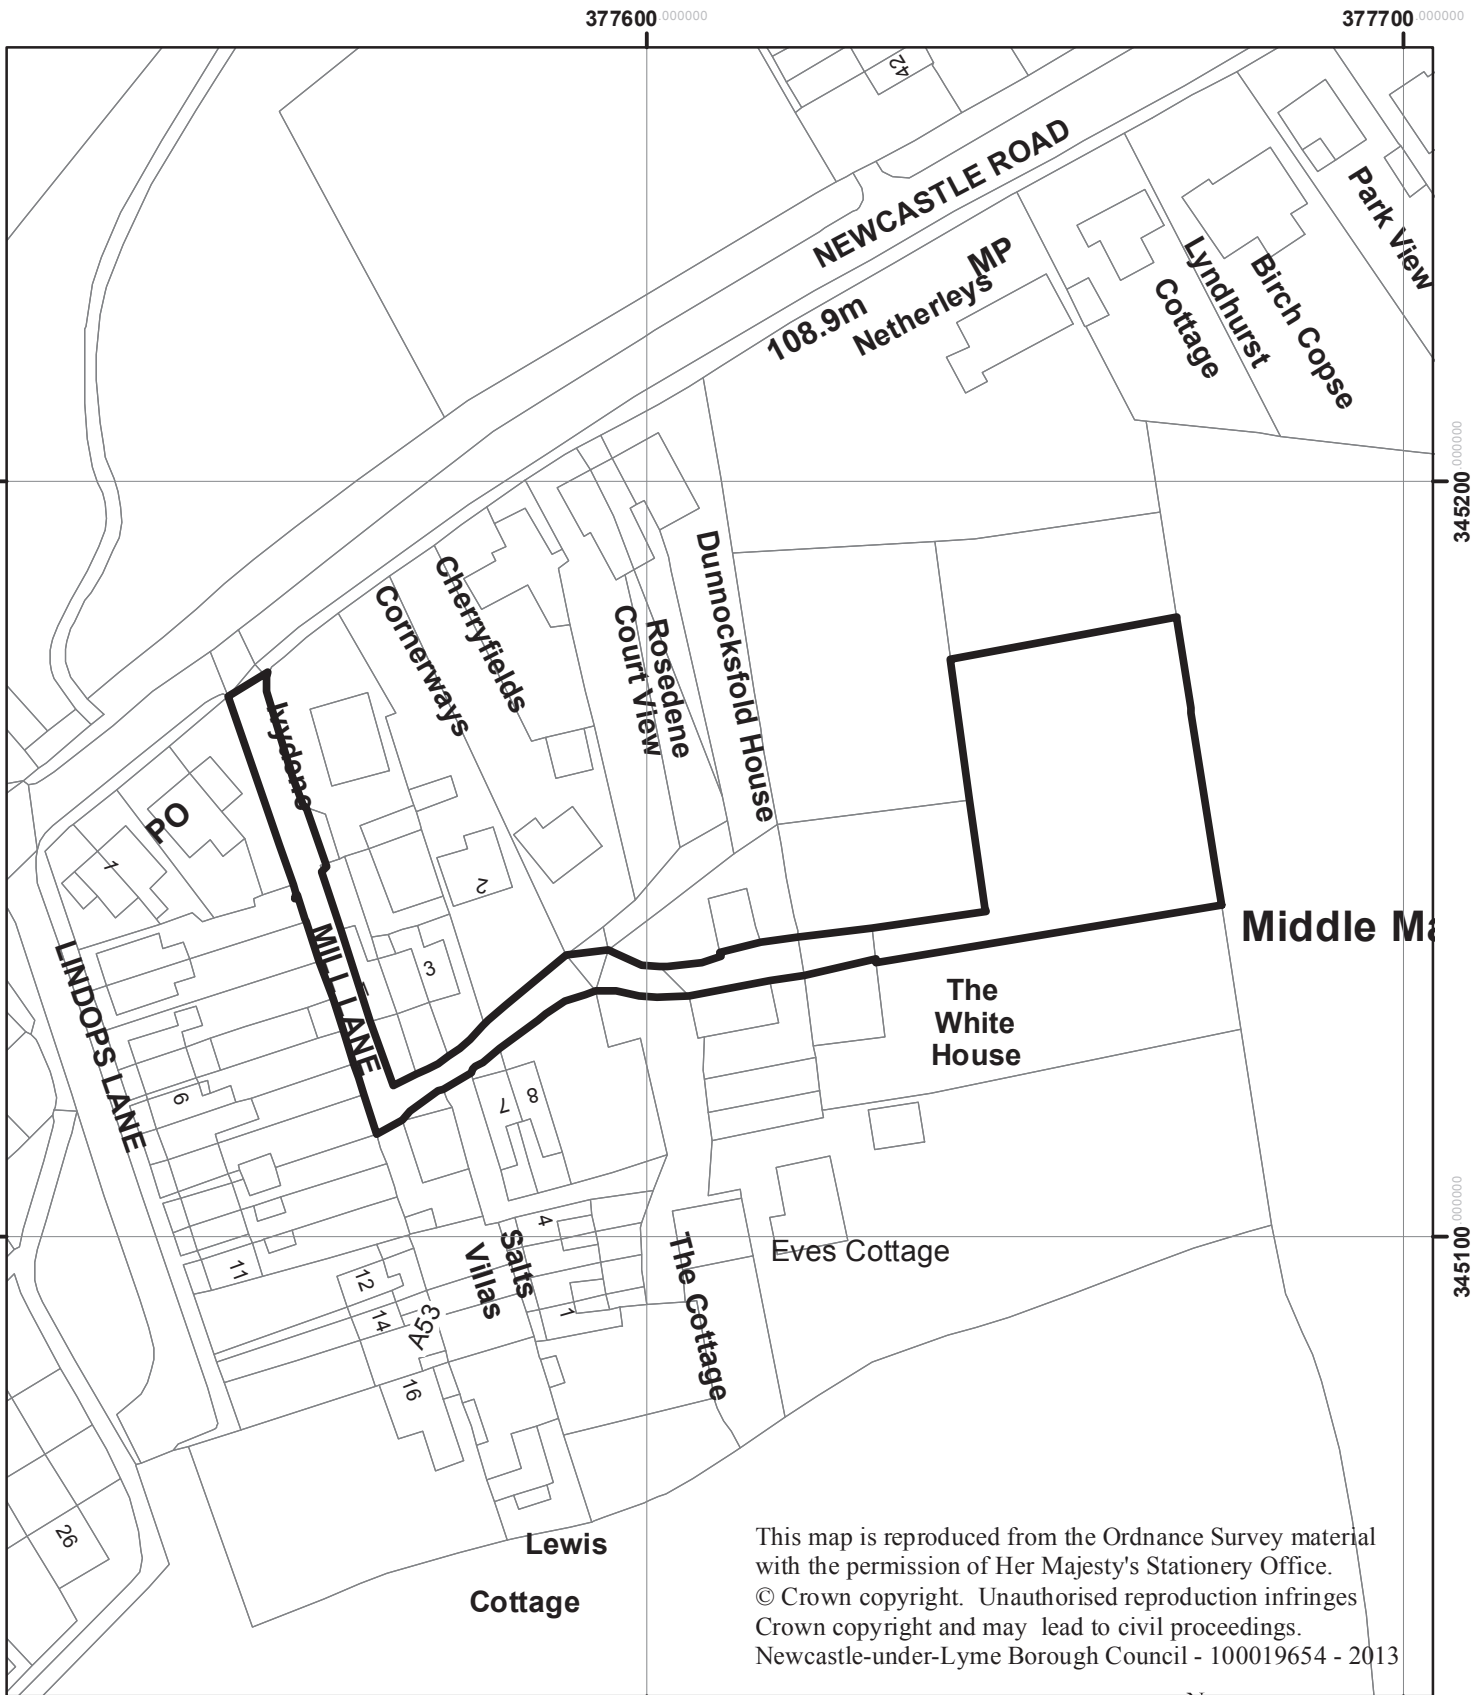

Land south of Netherley, Former allotment Gardens
Madeley

13/00822/OUT

This map is reproduced from the Ordnance Survey material with the permission of Her Majesty's Stationery Office.
© Crown copyright. Unauthorised reproduction infringes Crown copyright and may lead to civil proceedings.
Newcastle-under-Lyme Borough Council - 100019654 - 2013